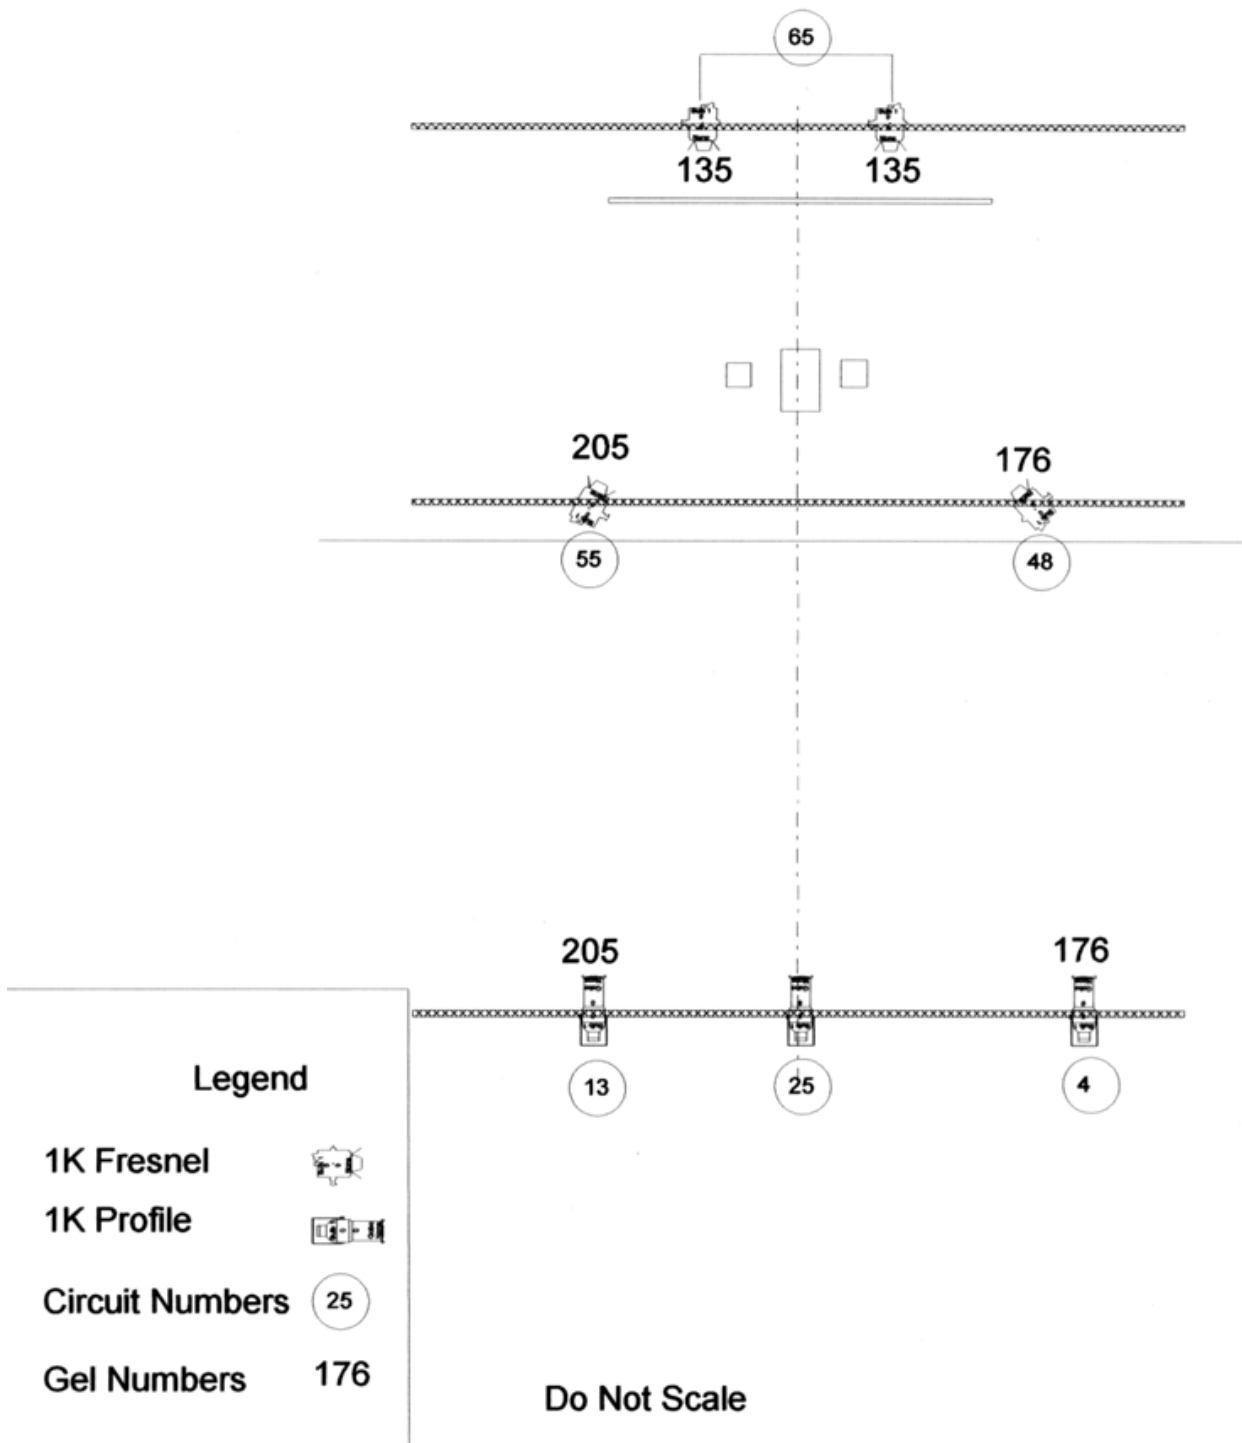

## LIGHTING LAYOUT

## CHANNEL LIST

Channel	Lantern Type	Colour	Focus
65	1K Fresnel x 2	135	Backlight on floor around chairs
55	1K Fresnel	205	General Centre from SR
48	1K Fresnel	176	General Centre from SL
13	1K Profile	205	General Centre from SR
4	1K Profile	176	General Centre from SL
25	1K Profile Narrow	O/W	Tight Special DSC